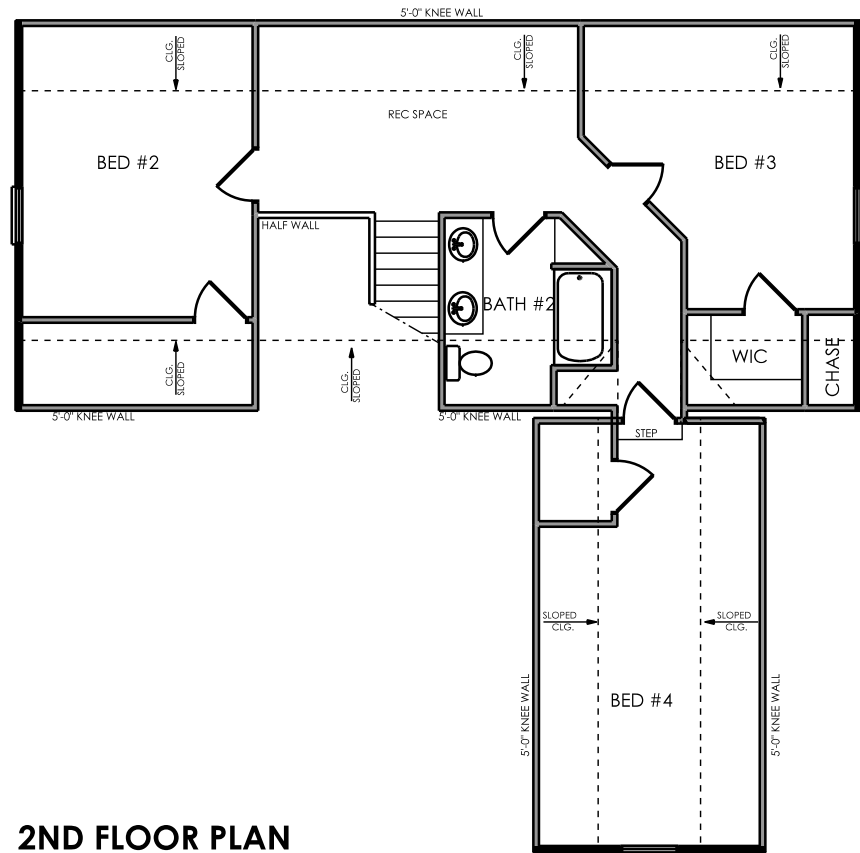

JOHN ELPERS HOMES
 GEN 3 CONTRACTING, INC.
 21 MT. ASHLEY RD.
 EVANSVILLE, IN 47711

"ENFIELD"

1ST. FLOOR	1421
2ND. FLOOR	1078
TOTAL LIVING	2499
COV. PORCH	26
GARAGE	504

1ST FLOOR PLAN

FRONT ELEVATION

2ND FLOOR PLAN