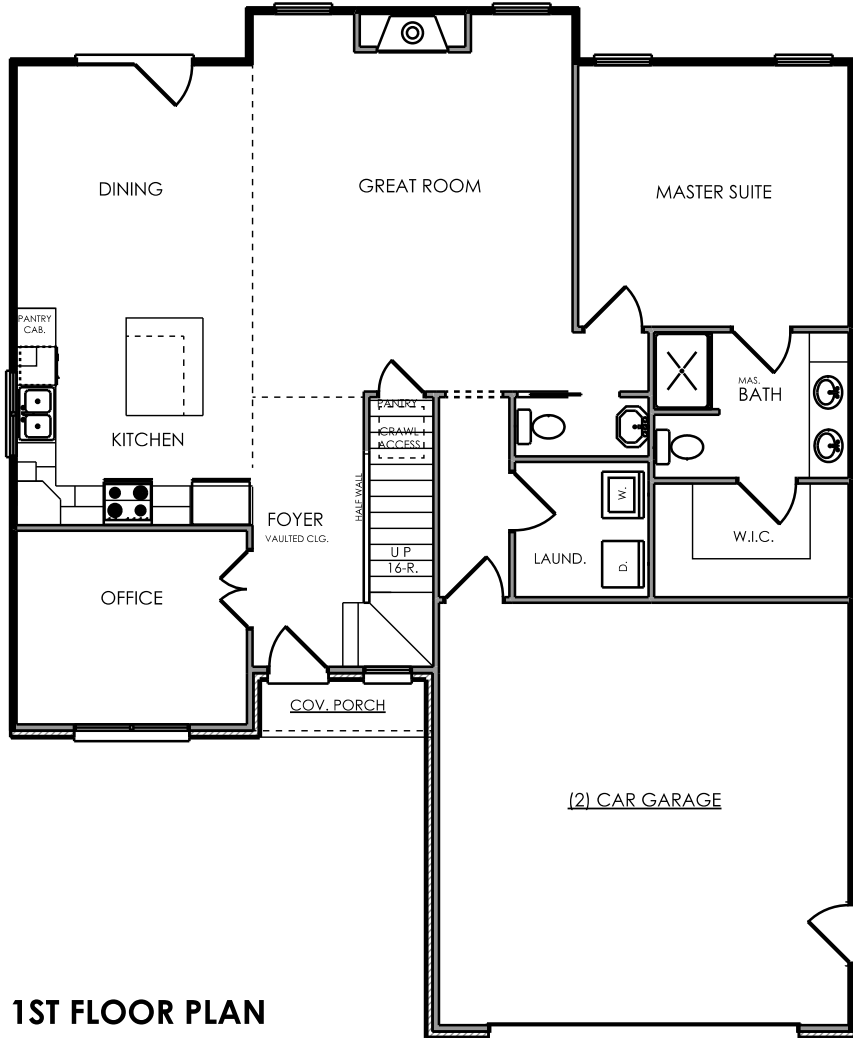

JOHN ELPERS HOMES
 GEN 3 CONTRACTING, INC.
 21 MT. ASHLEY RD.
 EVANSVILLE, IN 47711

"ENFIELD"

1ST. FLOOR	1421
2ND. FLOOR	1078
TOTAL LIVING	2499
COV. PORCH	26
GARAGE	504

1ST FLOOR PLAN

FRONT ELEVATION

2ND FLOOR PLAN